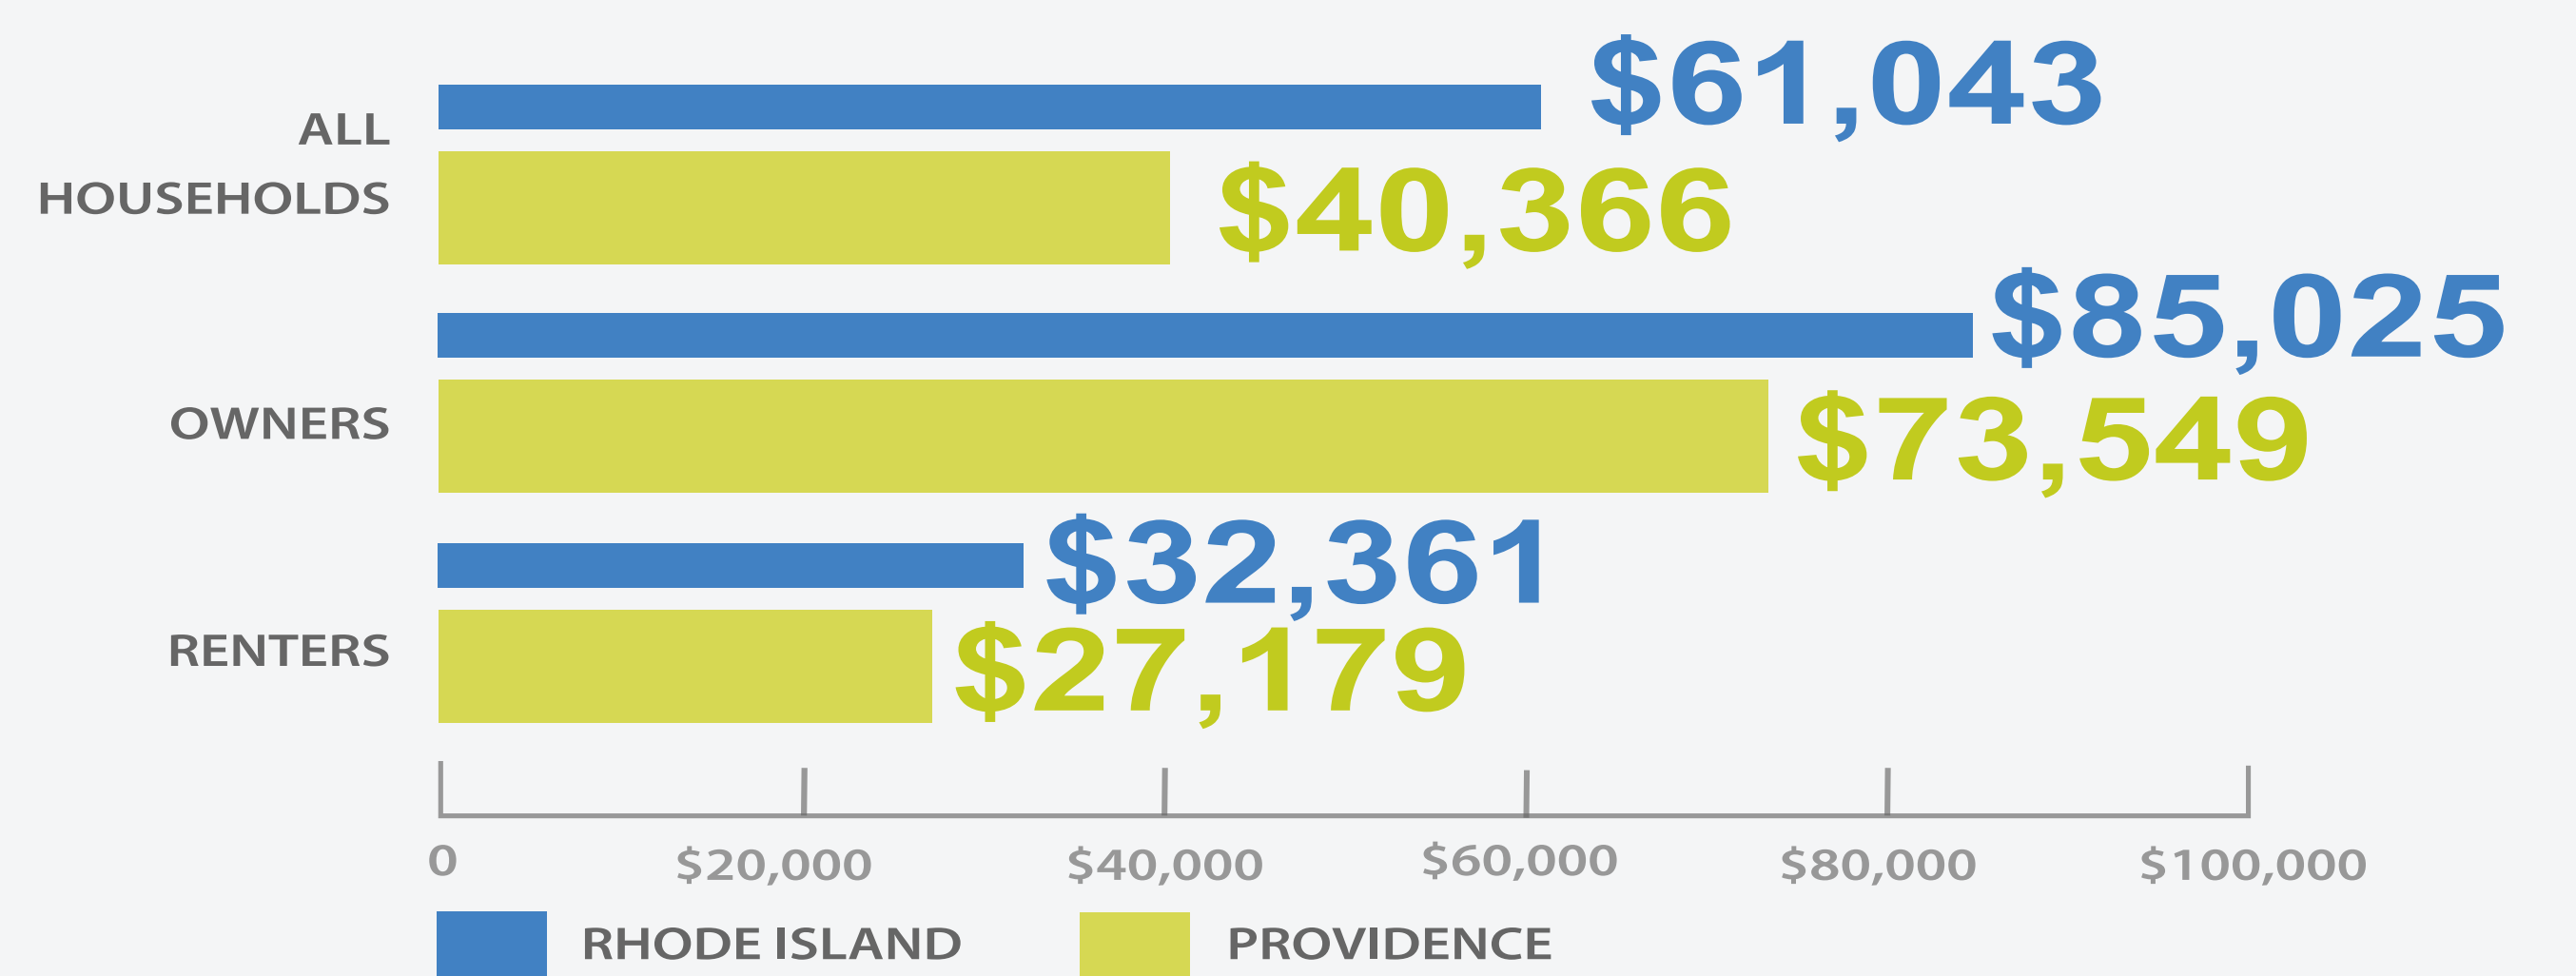

PROVIDENCE HOUSING INDICATORS

DEMOGRAPHIC CHARACTERISTICS

POPULATION

RHODE ISLAND **1,056,138**

PROVIDENCE **179,509**

AGE

30

MEDIAN AGE
in PVD

40

MEDIAN AGE
in RI

RACE/ETHNICITY

HOUSEHOLD CHARACTERISTICS

TENURE

MEDIAN HOUSEHOLD INCOME

INCOME NEEDED TO RENT

INCOME NEEDED TO OWN

HOUSING COST BURDEN IN PROVIDENCE

RENTERS

OWNERS WITH MORTGAGE

OWNERS WITHOUT MORTGAGE