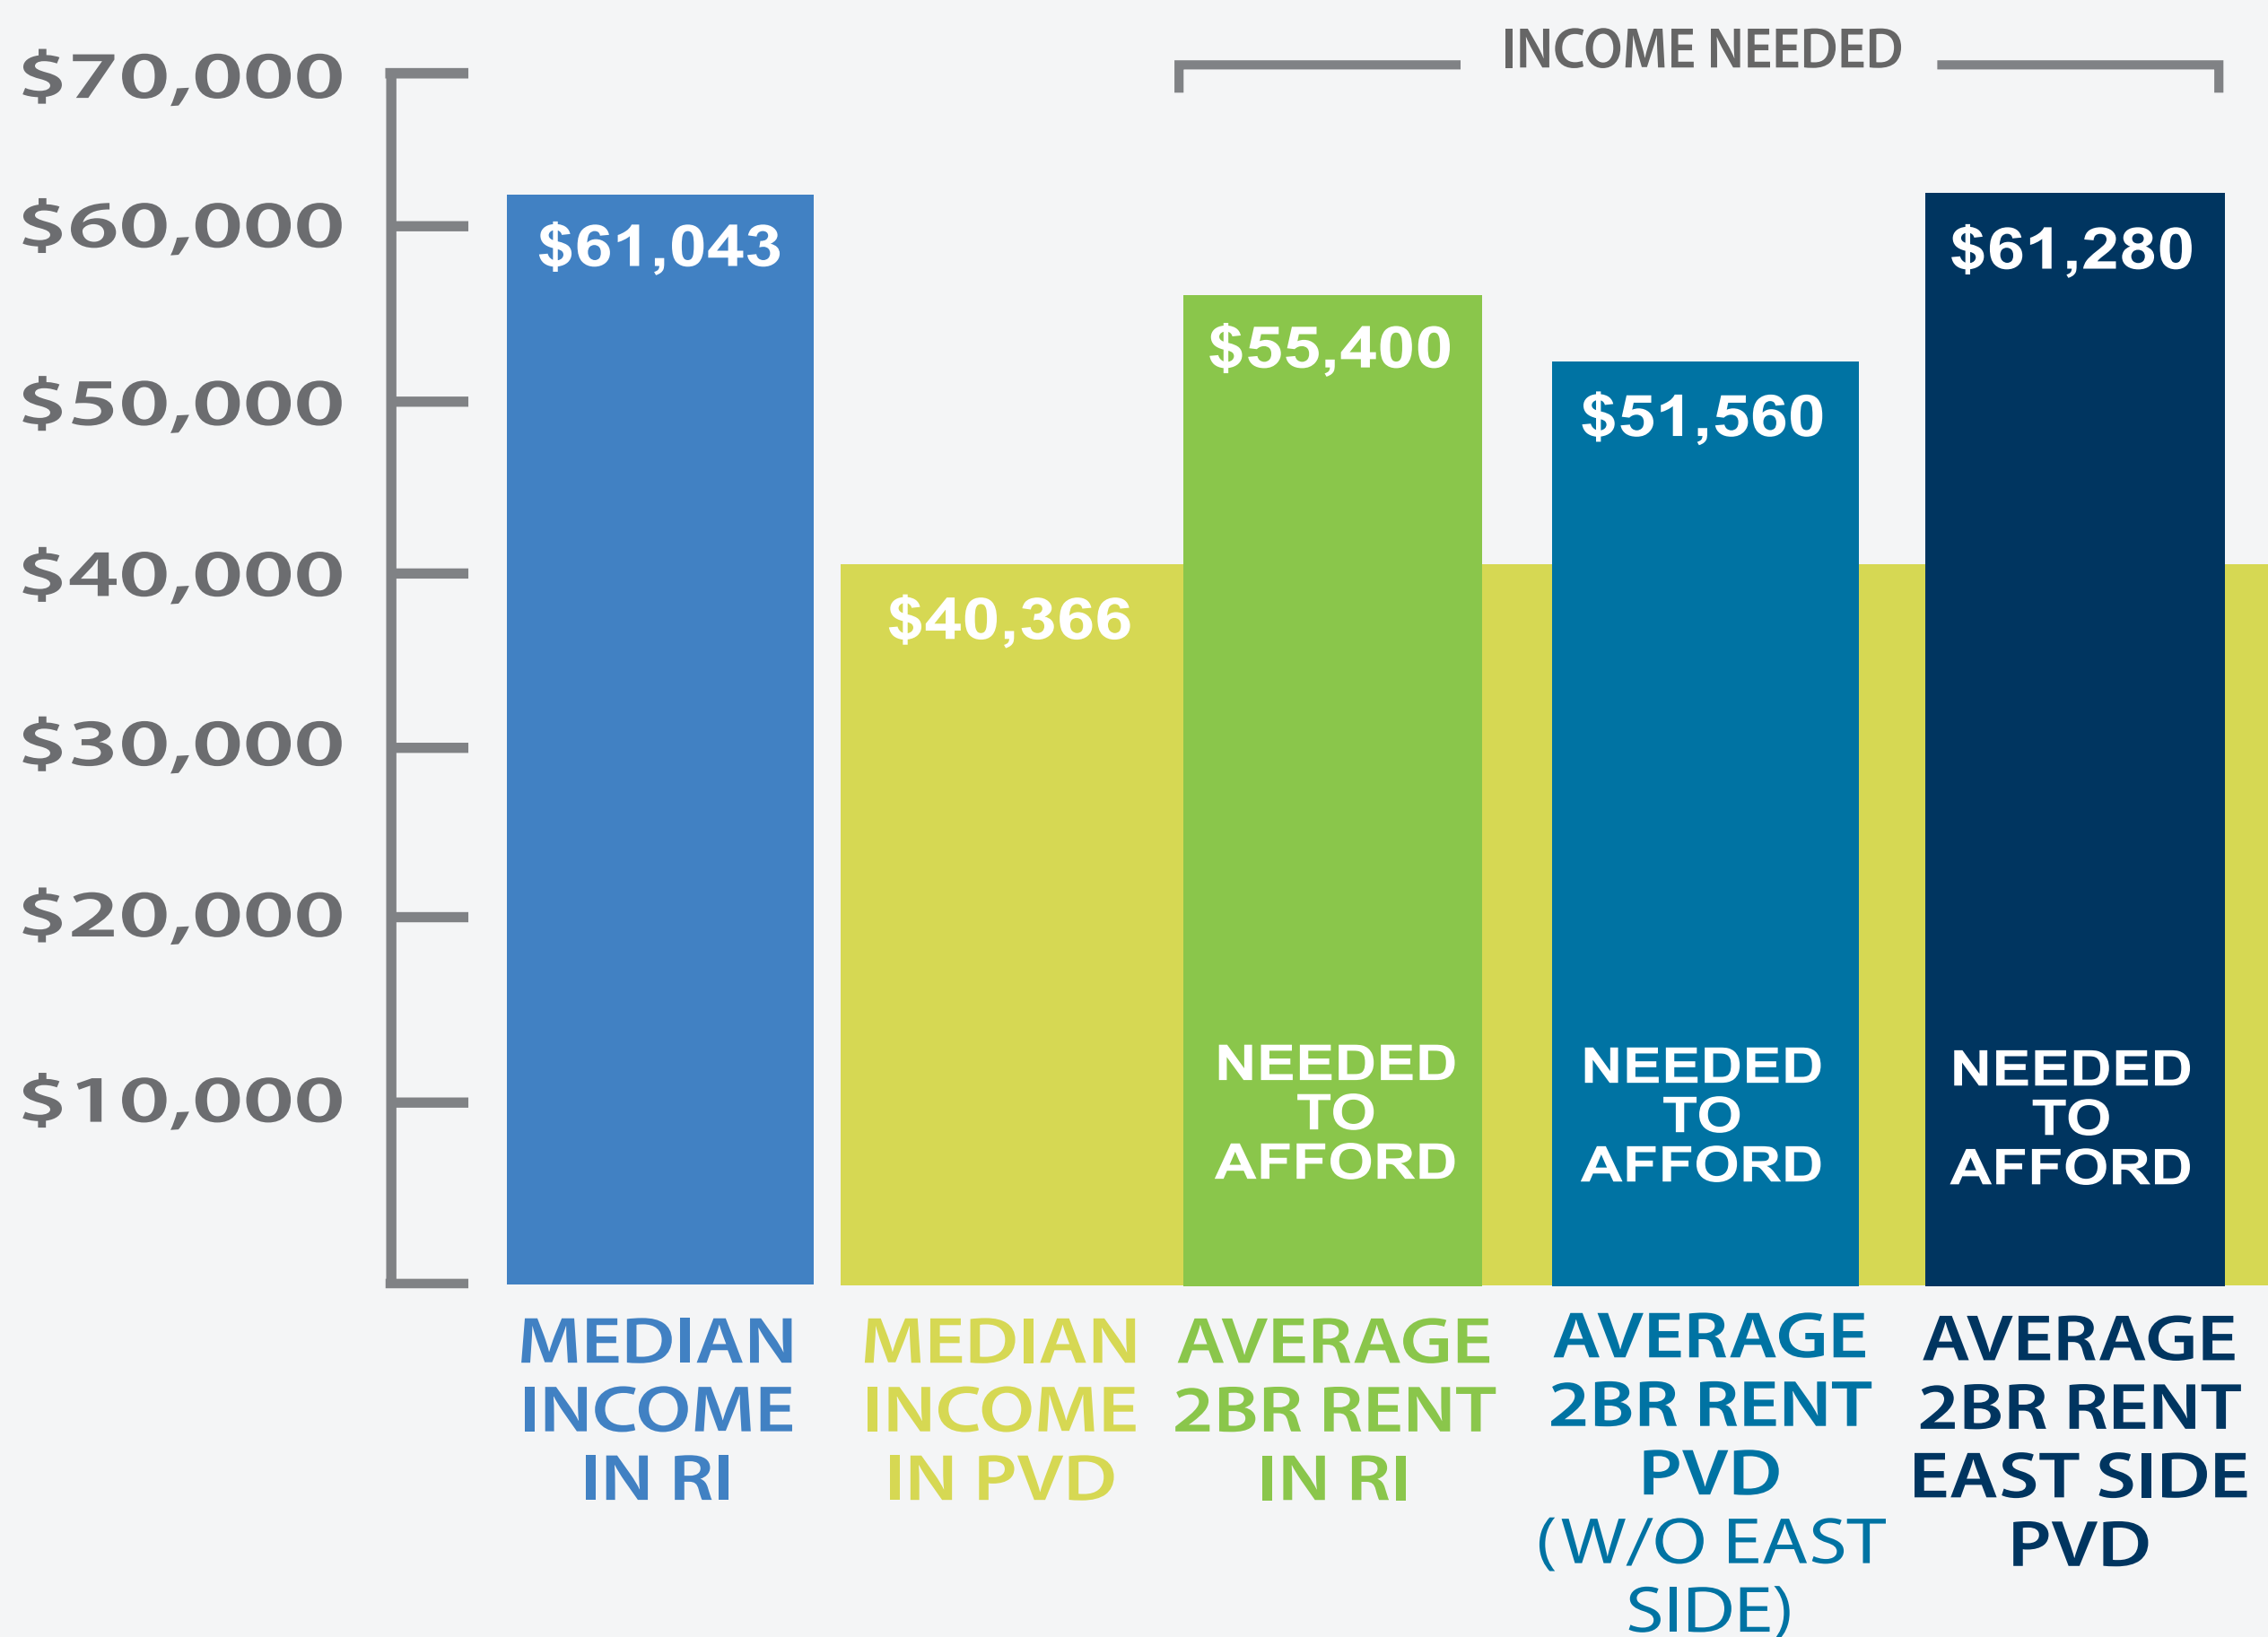

PROVIDENCE HOUSING INDICATORS

DEMOGRAPHIC CHARACTERISTICS

POPULATION

RHODE ISLAND **1,056,138**

PROVIDENCE **179,509**

AGE

30

MEDIAN AGE
in PVD

40

MEDIAN AGE
in RI

RACE/ETHNICITY

HOUSEHOLD CHARACTERISTICS

TENURE

MEDIAN HOUSEHOLD INCOME

INCOME NEEDED TO RENT

INCOME NEEDED TO OWN

HOUSING COST BURDEN IN PROVIDENCE

RENTERS

OWNERS WITH MORTGAGE

OWNERS WITHOUT MORTGAGE