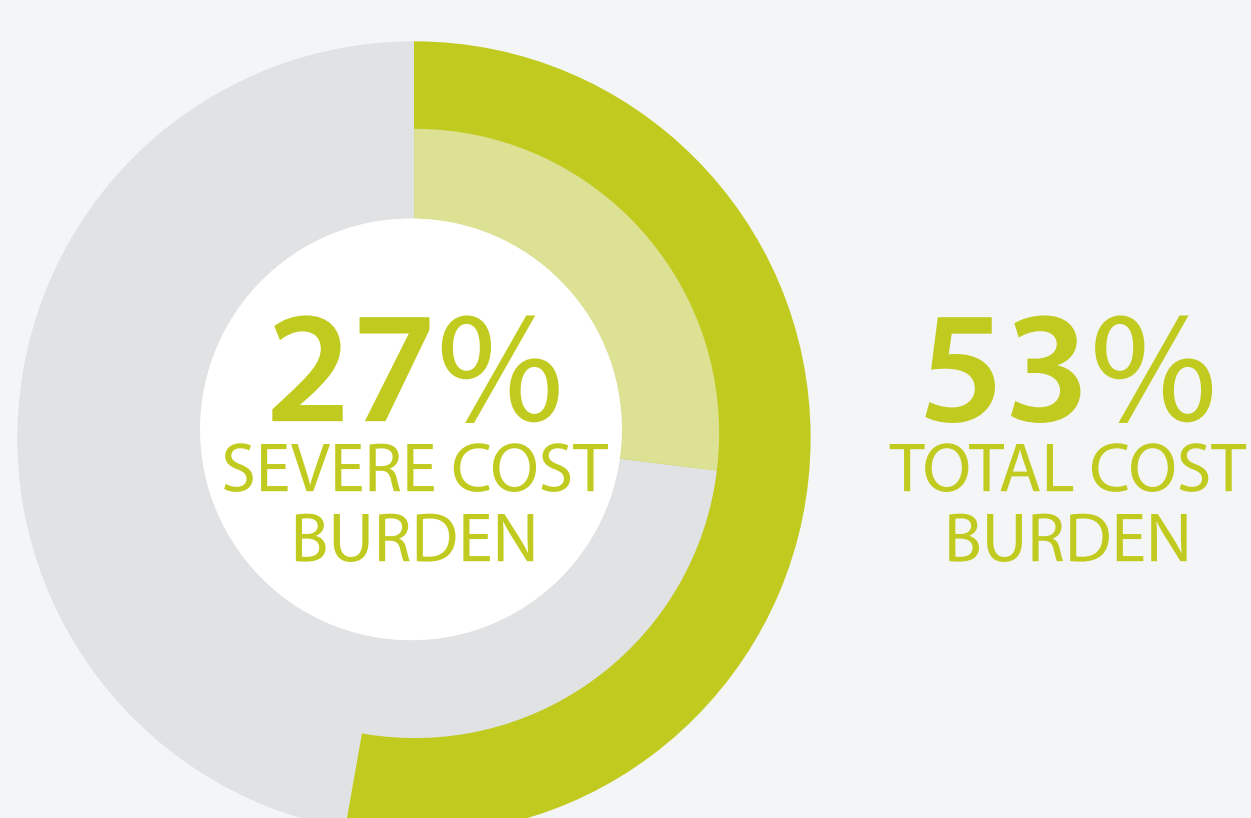

HOUSING COST BURDEN IN PROVIDENCE

RENTERS