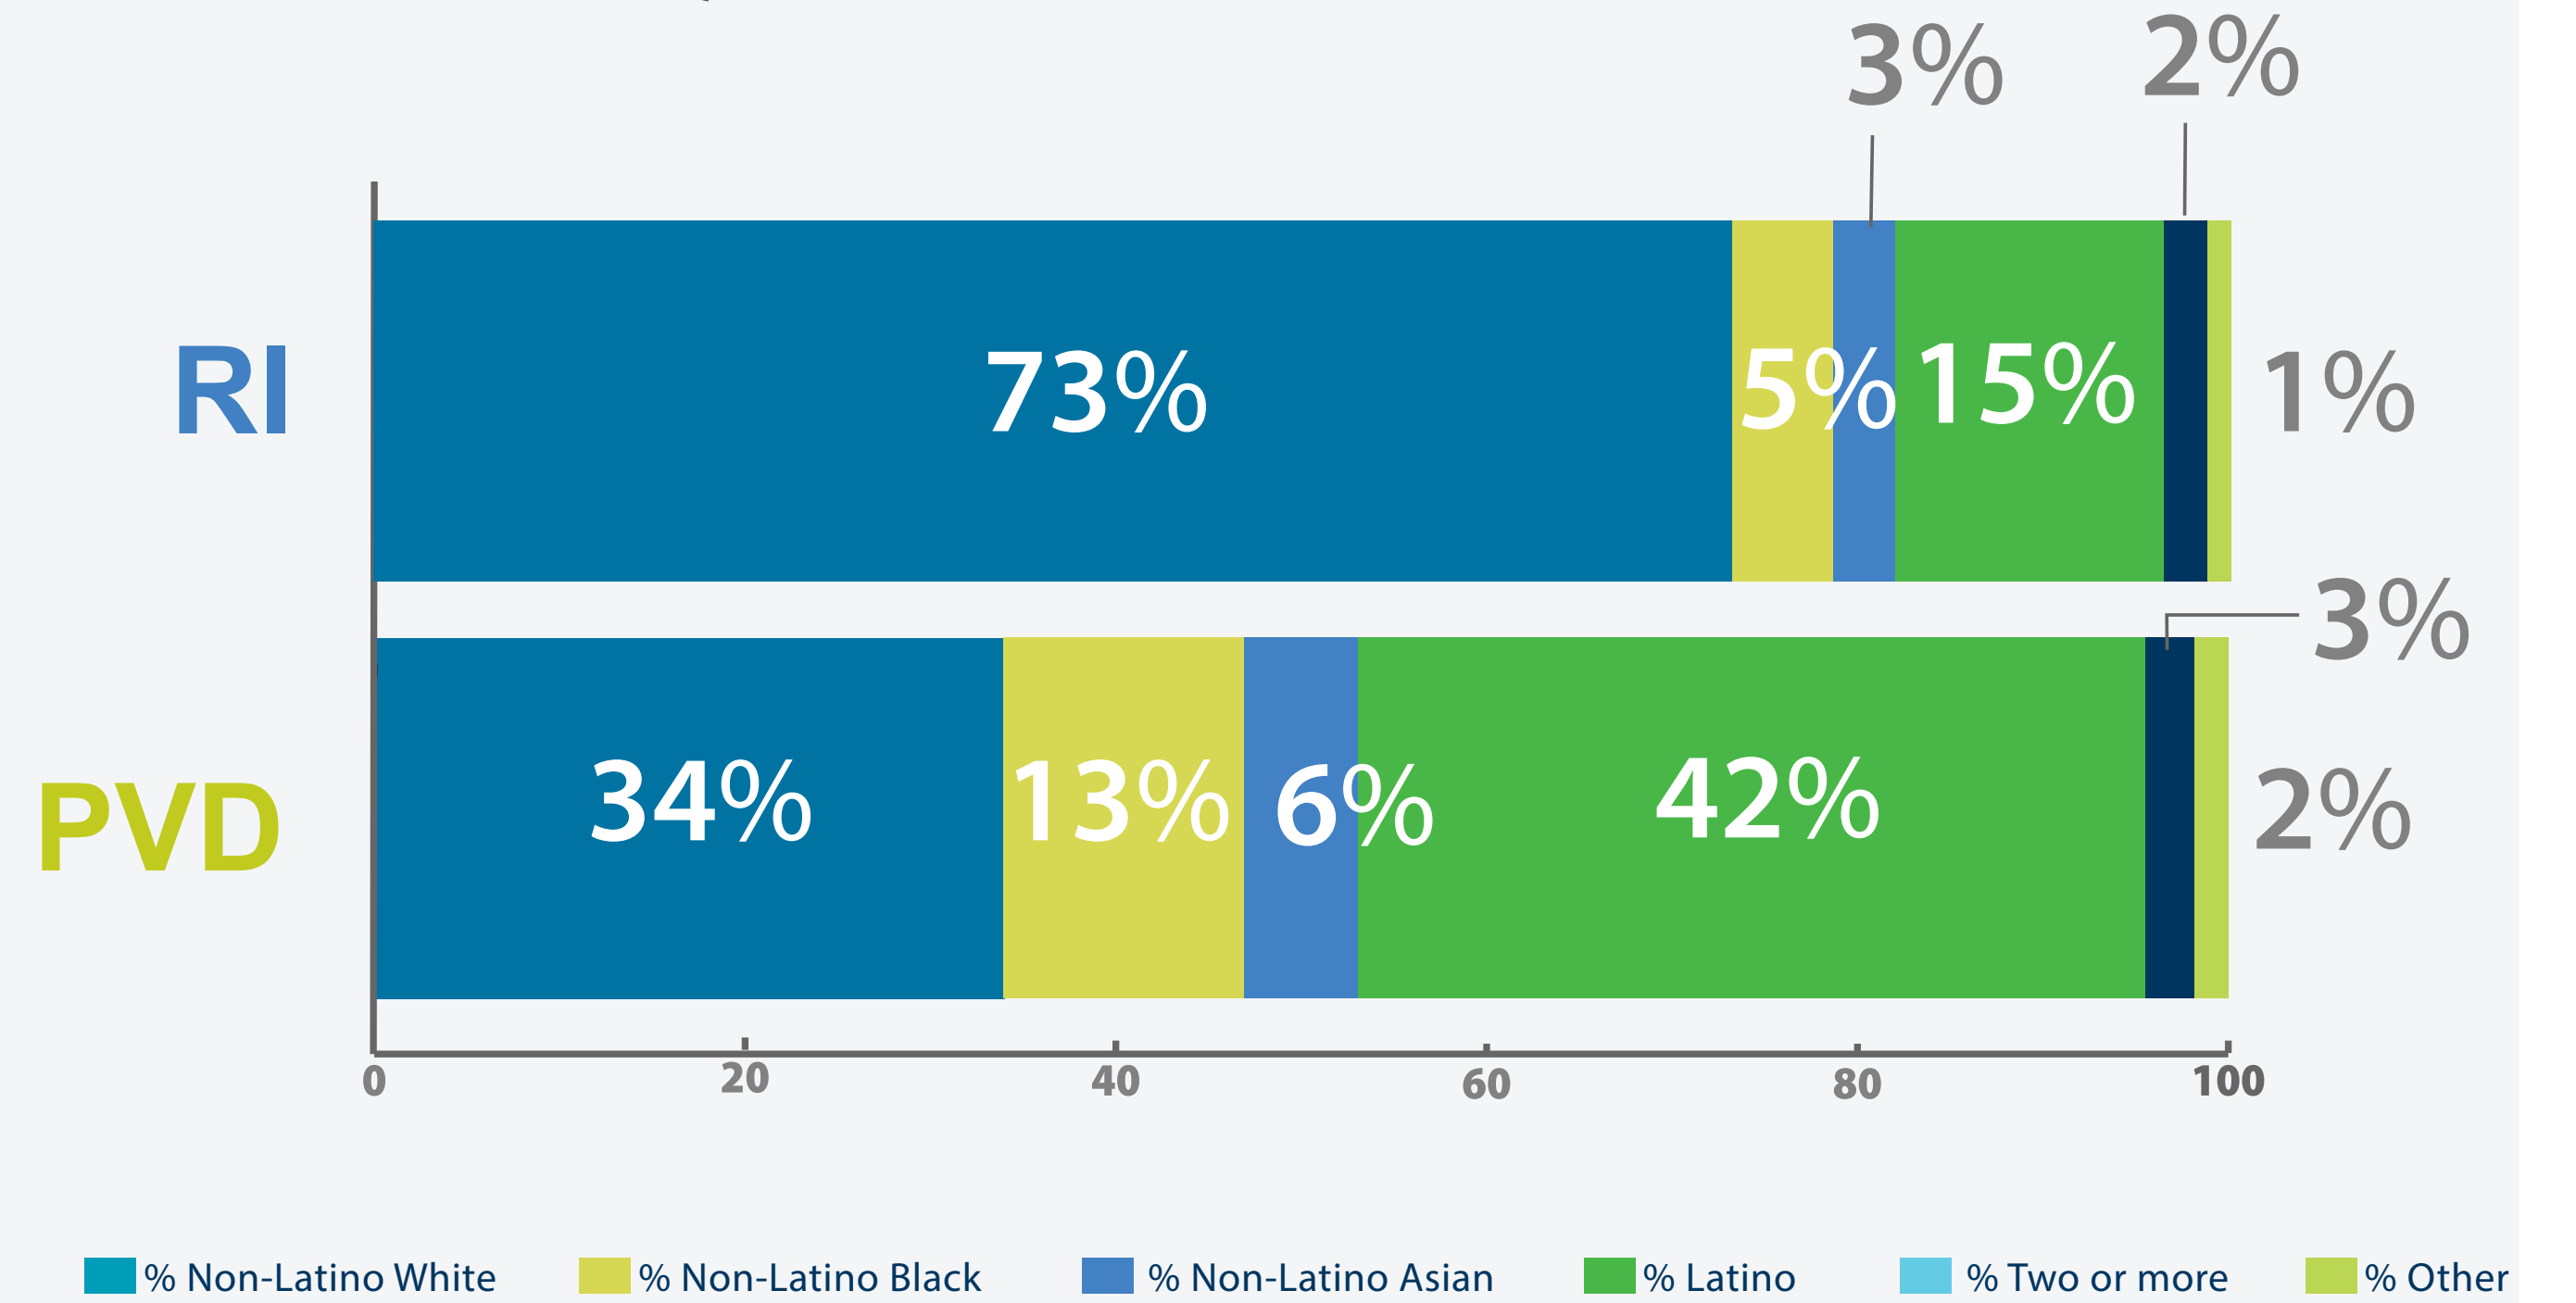

PROVIDENCE HOUSING INDICATORS

DEMOGRAPHIC CHARACTERISTICS

POPULATION

RHODE ISLAND **1,056,138**

PROVIDENCE **179,509**

AGE

30

MEDIAN AGE
in PVD

40

MEDIAN AGE
in RI

RACE/ETHNICITY

HOUSEHOLD CHARACTERISTICS

TENURE

MEDIAN HOUSEHOLD INCOME

INCOME NEEDED TO RENT

INCOME NEEDED TO OWN