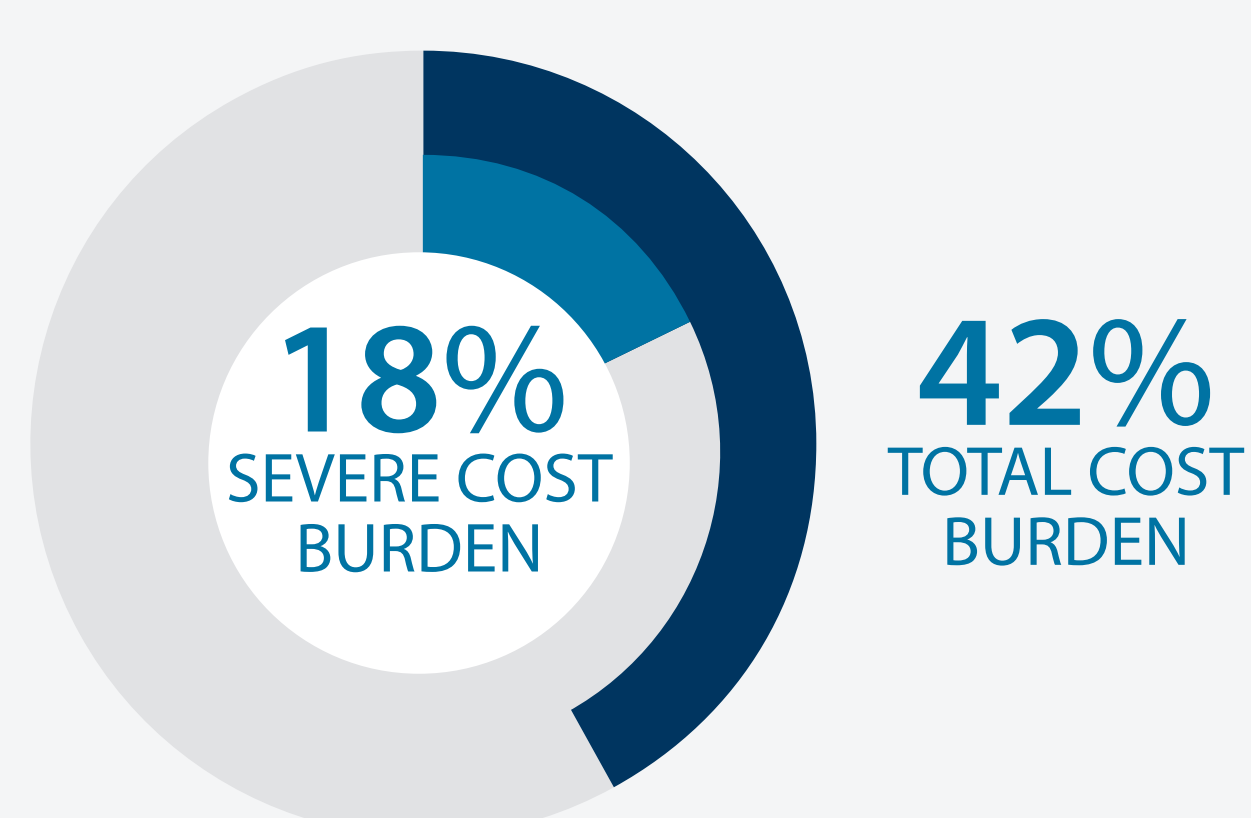

OWNERS WITH MORTGAGE