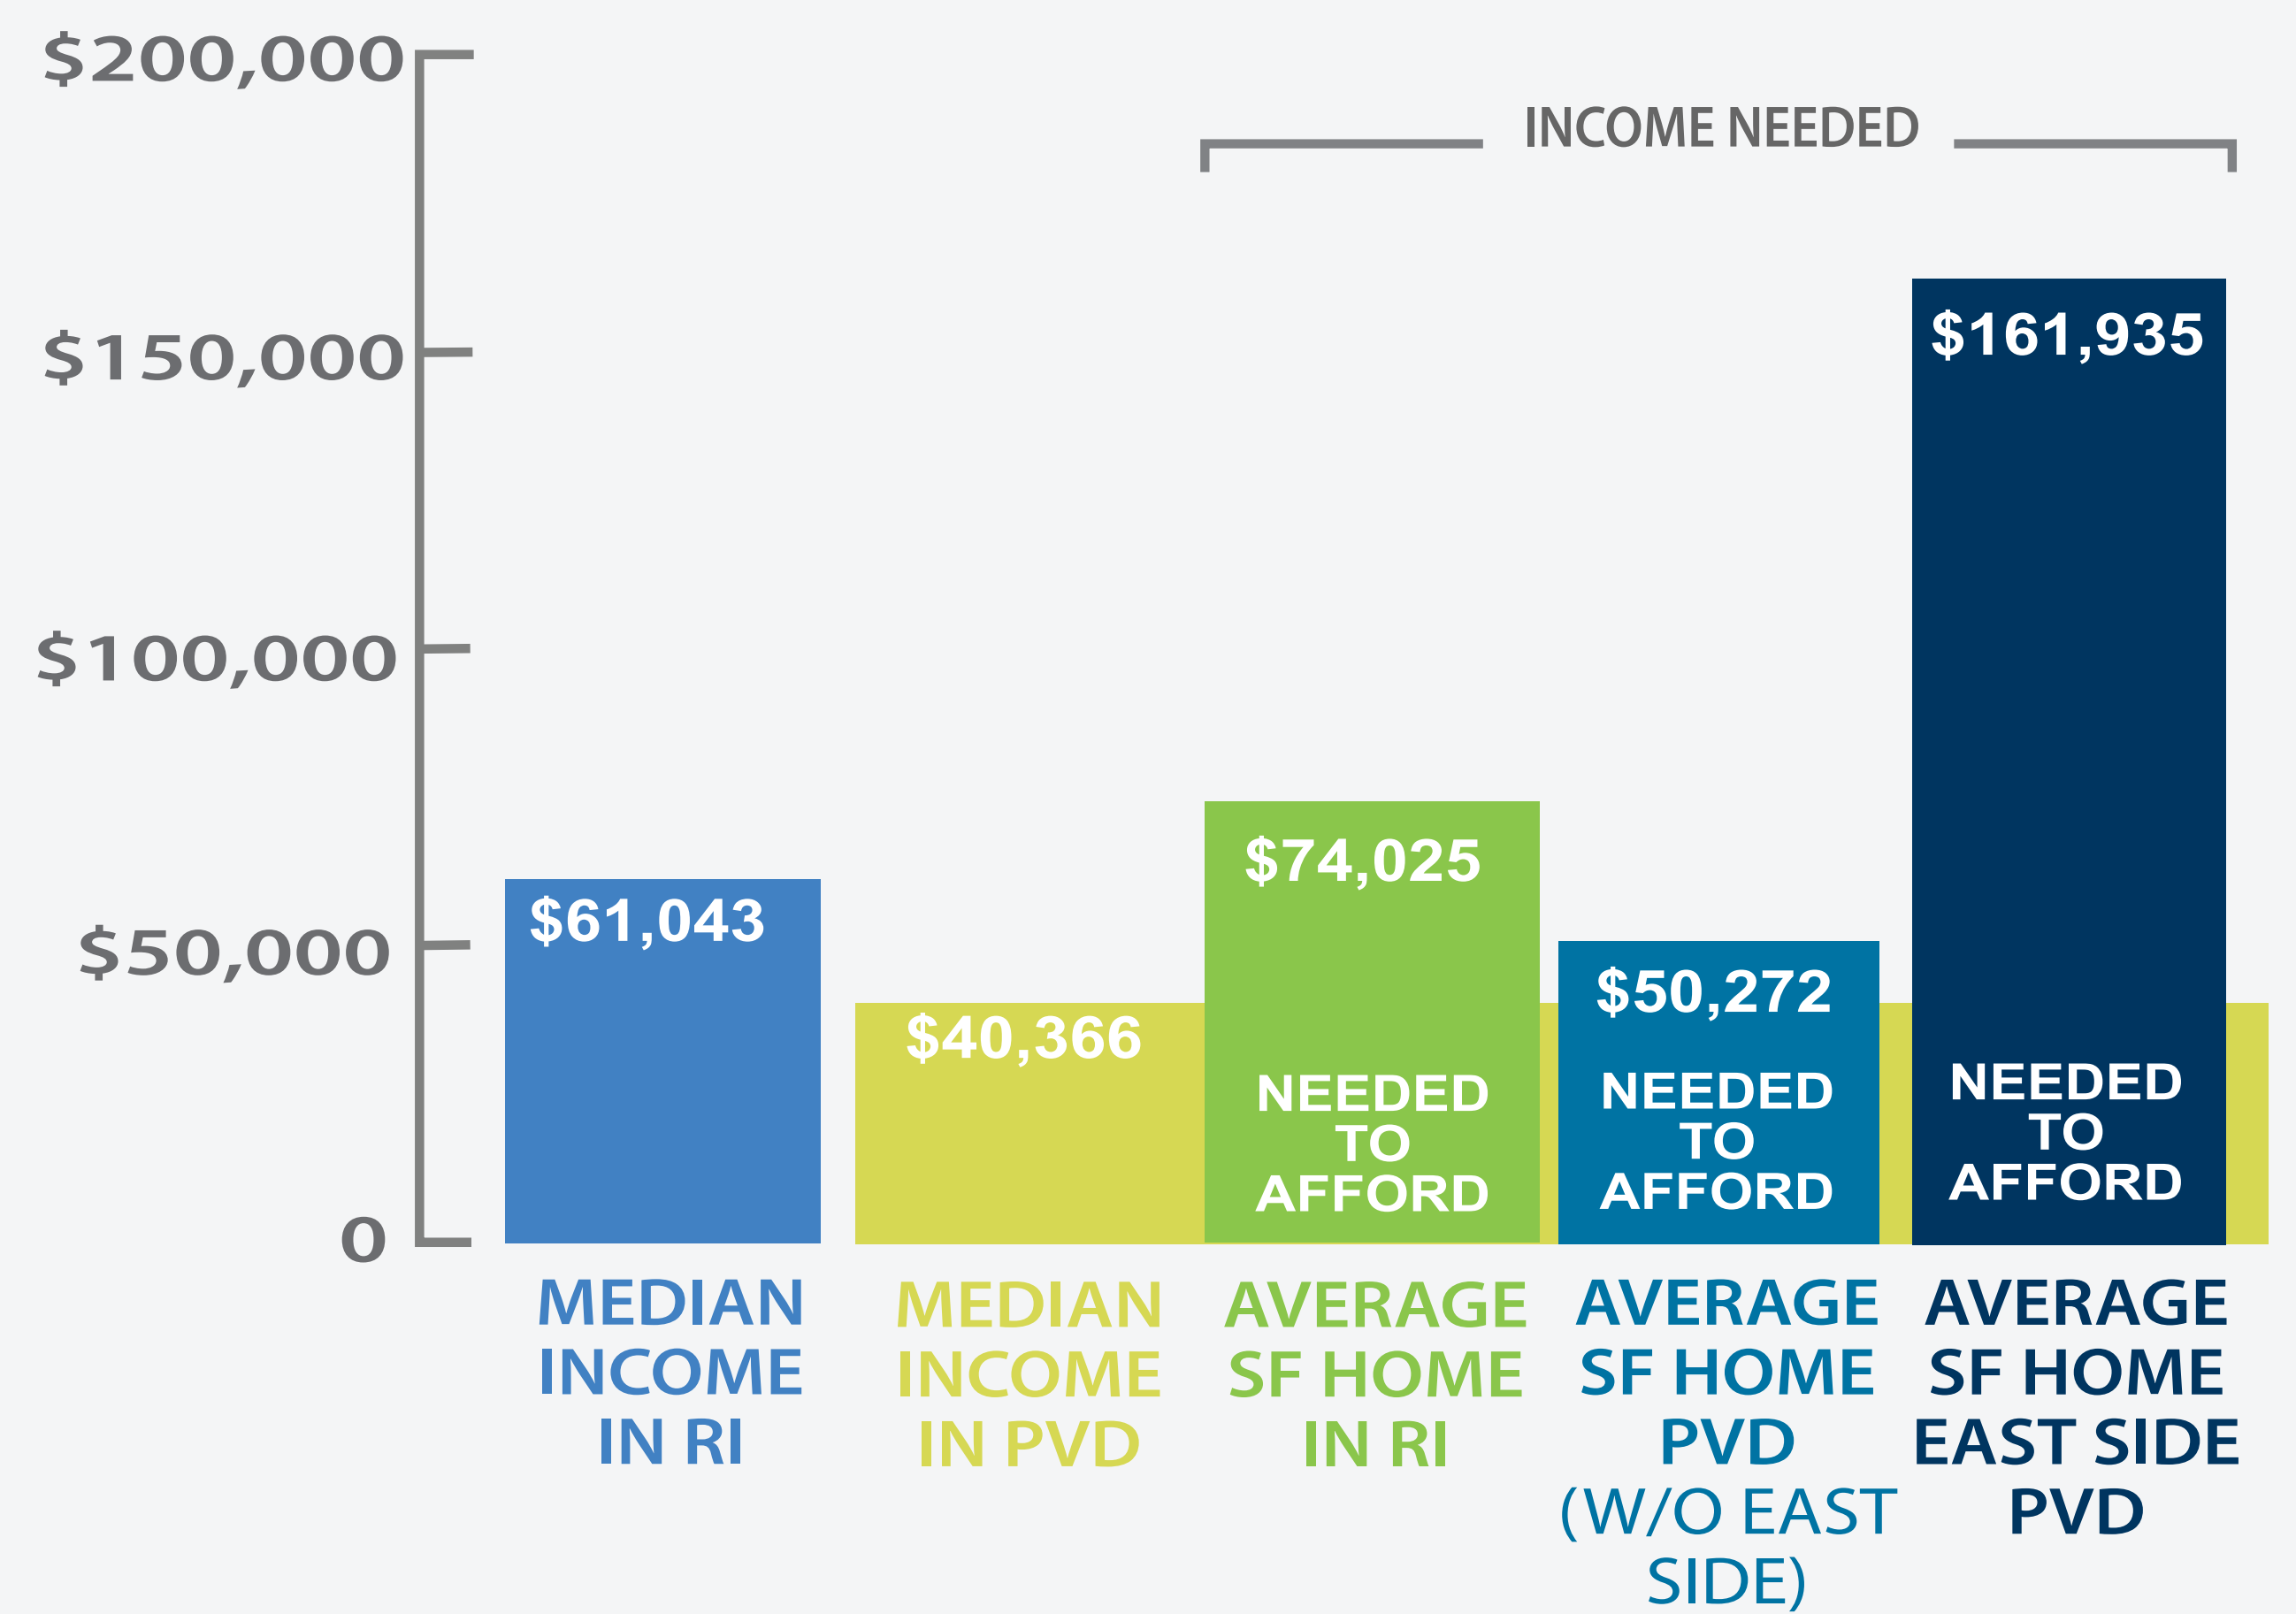

PROVIDENCE HOUSING INDICATORS

DEMOGRAPHIC CHARACTERISTICS

POPULATION

RHODE ISLAND **1,056,138**

PROVIDENCE **179,509**

AGE

30

MEDIAN AGE
in PVD

40

MEDIAN AGE
in RI

RACE/ETHNICITY

HOUSEHOLD CHARACTERISTICS

TENURE

MEDIAN HOUSEHOLD INCOME

INCOME NEEDED TO RENT

INCOME NEEDED TO OWN

HOUSING COST BURDEN IN PROVIDENCE

RENTERS

OWNERS WITH MORTGAGE

OWNERS WITHOUT MORTGAGE