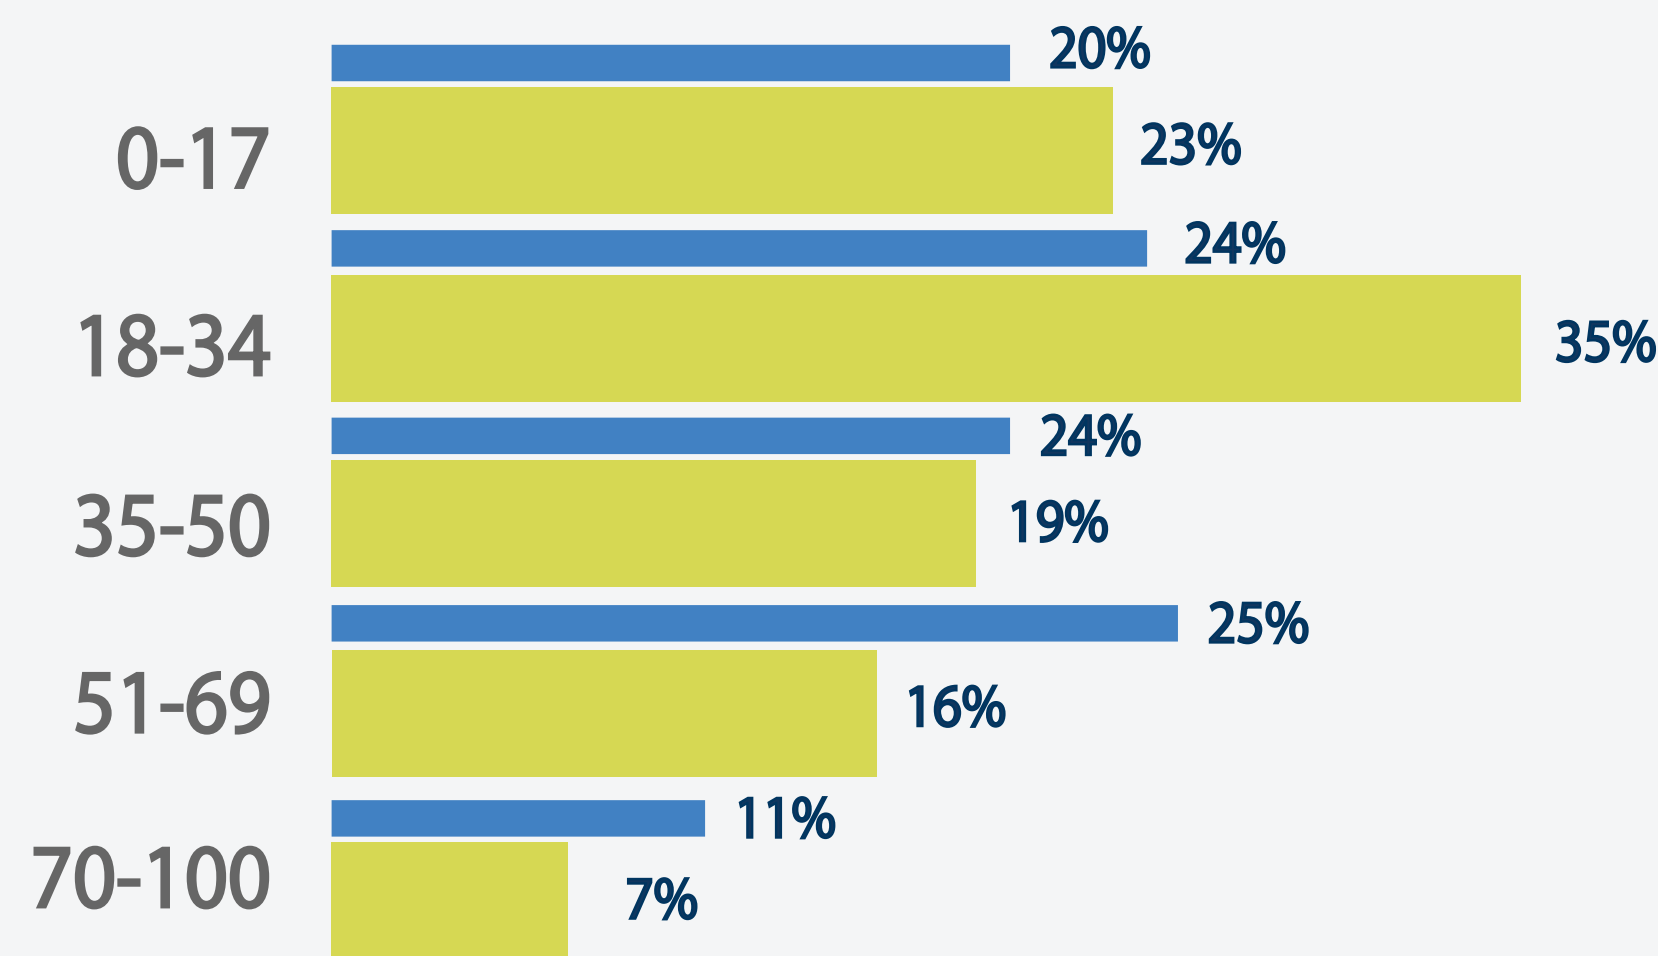

PROVIDENCE HOUSING INDICATORS

DEMOGRAPHIC CHARACTERISTICS

POPULATION

RHODE ISLAND **1,056,138**

PROVIDENCE **179,509**

AGE

30

MEDIAN AGE
in PVD

40

MEDIAN AGE
in RI

RACE/ETHNICITY

HOUSEHOLD CHARACTERISTICS

TENURE

MEDIAN HOUSEHOLD INCOME

INCOME NEEDED TO RENT

INCOME NEEDED TO OWN