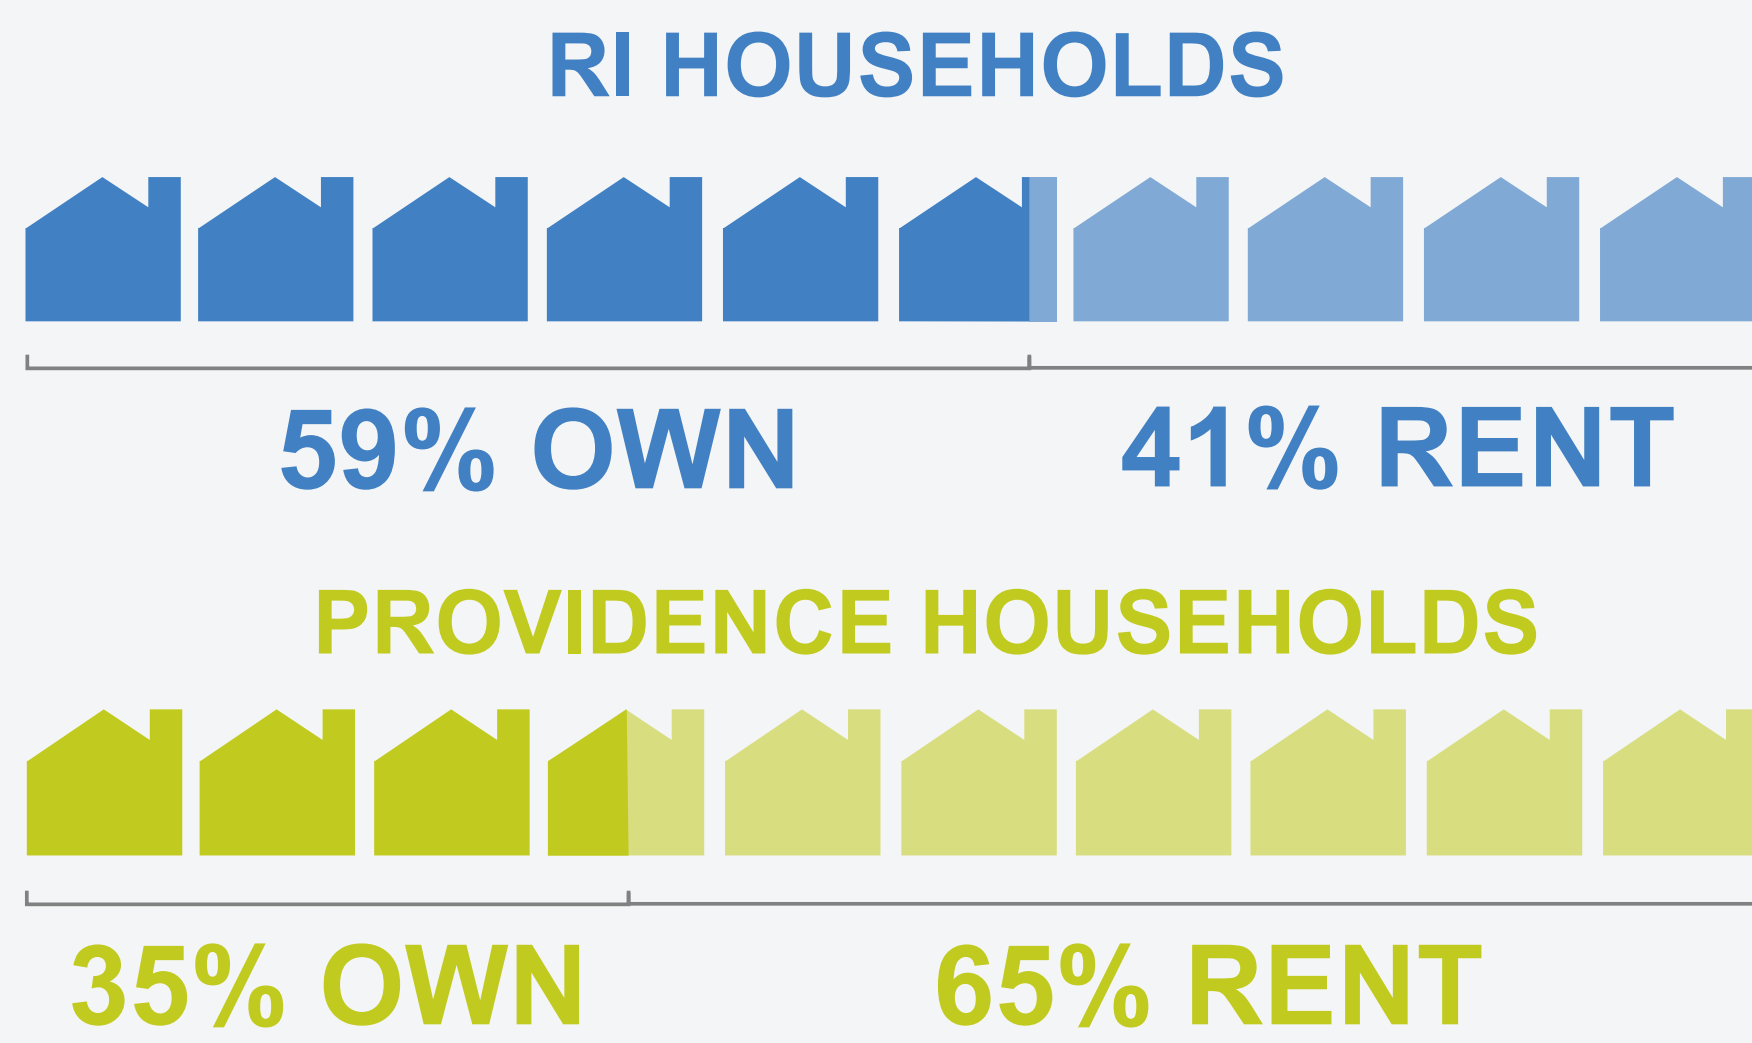

PROVIDENCE HOUSING INDICATORS

DEMOGRAPHIC CHARACTERISTICS

POPULATION

RHODE ISLAND **1,056,138**

PROVIDENCE **179,509**

AGE

30

MEDIAN AGE
in PVD

40

MEDIAN AGE
in RI

RACE/ETHNICITY

HOUSEHOLD CHARACTERISTICS

TENURE

MEDIAN HOUSEHOLD INCOME

INCOME NEEDED TO RENT

INCOME NEEDED TO OWN