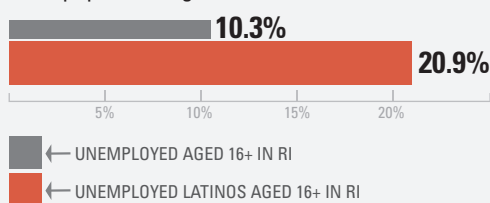

A LOOK *at* LATINOS + HOUSING *in* RI

POPULATION

LATINOS IN RI **134,714**

LATINO % OF RI

12.8%

47%

INCREASE FROM 2000

40

MEDIAN AGE
in Rhode Island

26

MEDIAN LATINO AGE
in Rhode Island

AGE

EDUCATION

LATINO EDUCATIONAL ATTAINMENT FOR THE POPULATION AGE 25 +

INCOME VS. INCOME NEEDED

INCOME

The median income for Latino households is nearly half of the median income for all RI households

UNEMPLOYMENT

The unemployment rate for Latinos is **twice** the rate for all RI population age 16 +

HOUSING COST BURDENS