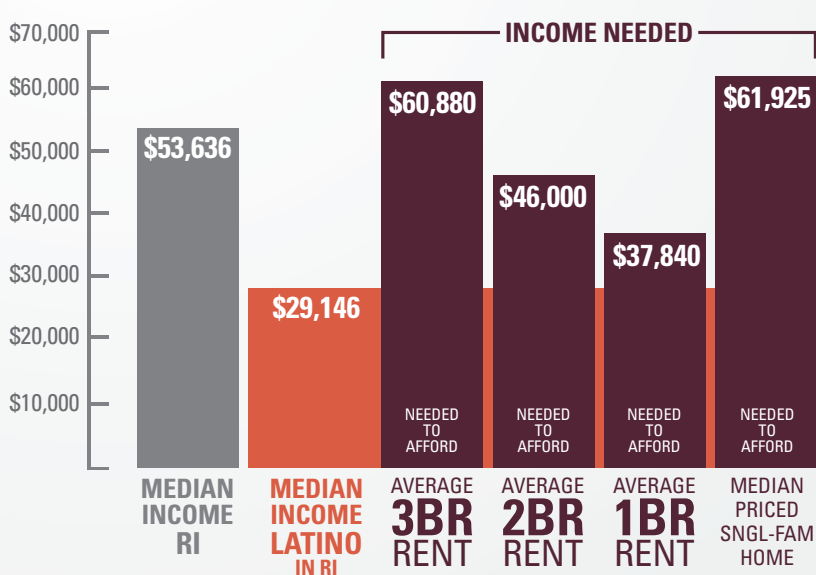

A LOOK *at* LATINOS + HOUSING *in* RI

POPULATION

LATINOS IN RI **134,714**

LATINO % OF RI

12.8%

47%

INCREASE FROM 2000

40

MEDIAN AGE
in Rhode Island

26

MEDIAN LATINO AGE
in Rhode Island

AGE

EDUCATION

LATINO EDUCATIONAL ATTAINMENT FOR THE POPULATION AGE 25 +

INCOME VS. INCOME NEEDED

INCOME

The median income for Latino households is nearly half of the median income for all RI households

UNEMPLOYMENT

The unemployment rate for Latinos is **twice** the rate for all RI population age 16 +

HOUSING COST BURDENS