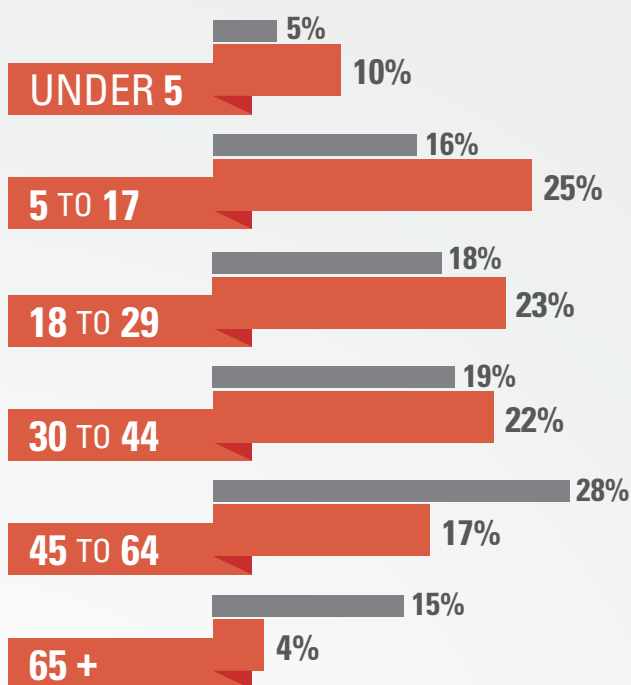

A LOOK *at* LATINOS + HOUSING *in* RI

POPULATION

LATINOS IN RI **134,714**

LATINO % OF RI

12.8%

47%

INCREASE FROM 2000

40

MEDIAN AGE
in Rhode Island

26

MEDIAN LATINO AGE
in Rhode Island

AGE

EDUCATION

LATINO EDUCATIONAL ATTAINMENT FOR THE POPULATION AGE 25 +

INCOME VS. INCOME NEEDED

INCOME