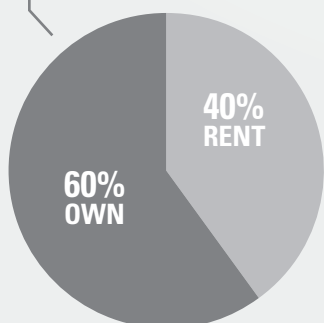

The median income for Latino households is nearly half of the median income for all RI households

UNEMPLOYMENT

The unemployment rate for Latinos is **twice** the rate for all RI population age 16 +

HOUSING COST BURDENS

RI HOUSEHOLDS

LATINO HOUSEHOLDS IN RI

Nearly 1 in 3 of RI LATINO **owners** pay over 50% of income on housing costs

1 in 3 of RI LATINO **renters** pay over 50% of income on housing costs

A joint project from: