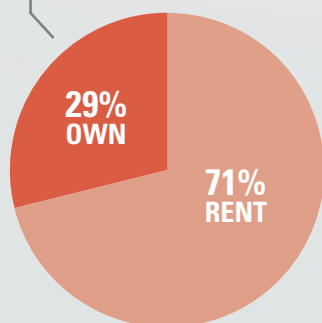

The median income for Latino households is nearly half of the median income for all RI households

UNEMPLOYMENT

The unemployment rate for Latinos is **twice** the rate for all RI population age 16 +

HOUSING COST BURDENS

RI HOUSEHOLDS

LATINO HOUSEHOLDS IN RI

Nearly 1 in 3 of RI LATINO **owners** pay over 50% of income on housing costs

1 in 3 of RI LATINO **renters** pay over 50% of income on housing costs

A joint project from: