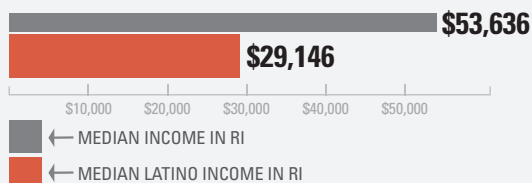

A LOOK *at* LATINOS + HOUSING *in* RI

POPULATION

LATINOS IN RI **134,714**

LATINO % OF RI

12.8%

47%

INCREASE FROM 2000

40

MEDIAN AGE
in Rhode Island

26

MEDIAN LATINO AGE
in Rhode Island

AGE

EDUCATION

LATINO EDUCATIONAL ATTAINMENT FOR THE POPULATION AGE 25 +

INCOME VS. INCOME NEEDED

INCOME

The median income for Latino households is nearly half of the median income for all RI households

UNEMPLOYMENT

The unemployment rate for Latinos is **twice** the rate for all RI population age 16 +

HOUSING COST BURDENS